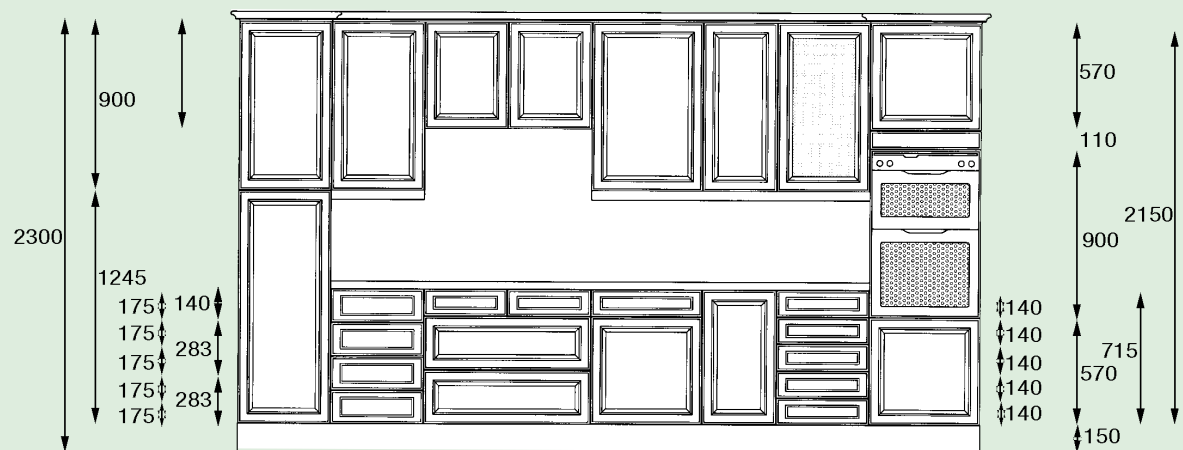

# Door Systems

**1820 SYSTEM**

**1965 SYSTEM**

**2150 SYSTEM**

See our main catalogue for full details of the Tandembox drawers

**Tandembox Base and Back 450mm deep: in Metallic Finish Only**

- TB30045 Tandembox base and back 300mm
- TB40045 Tandembox base and back 400mm
- TB45045 Tandembox base and back 450mm
- TB50045 Tandembox base and back 500mm
- TB60045 Tandembox base and back 600mm
- TB80045 Tandembox base and back 800mm
- TB90045 Tandembox base and back 900mm
- TB100045 Tandembox base and back 1000mm
- TPG50045 Tandembox + gallery base and back 500mm
- TPG60045 Tandembox + gallery base and back 600mm
- TPG80045 Tandembox + gallery base and back 800mm
- TPG90045 Tandembox + gallery base and back 900mm
- TPG100045 Tandembox + gallery base and back 1000mm