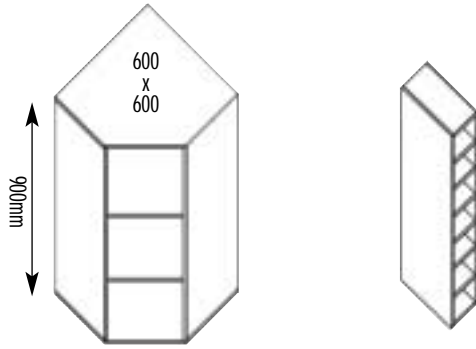

Wall Units, 900mm Diagonal, Wine Rack

Unit Width	White	Beige	Colour Match	Premium
600x600	WDT60W	WDT60B	WDT60xx	PWDT60xx
Wine Rack				
125	WR900W	n/a	WR900xx	PWR900xx