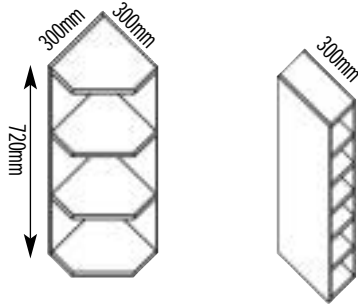

Wall Units, 720mm End Shelf, Wine Rack