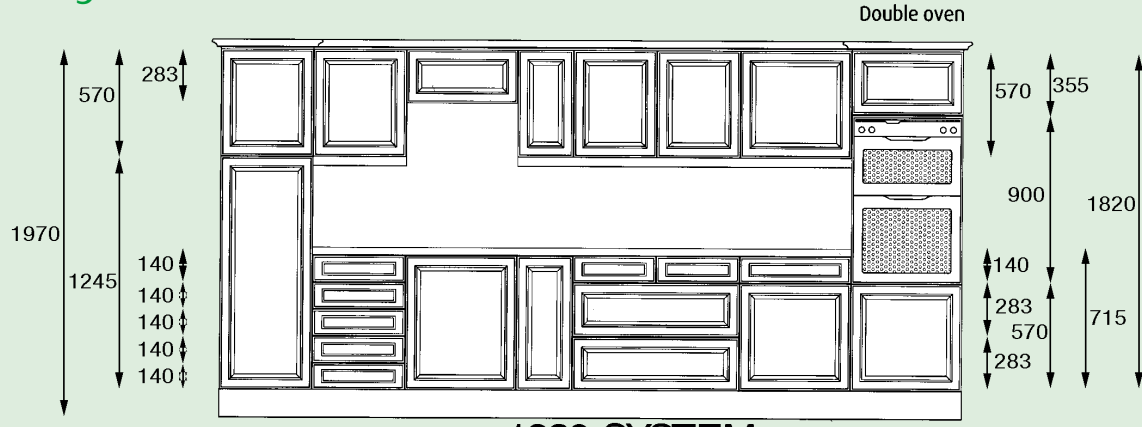

Door Systems

1820 SYSTEM