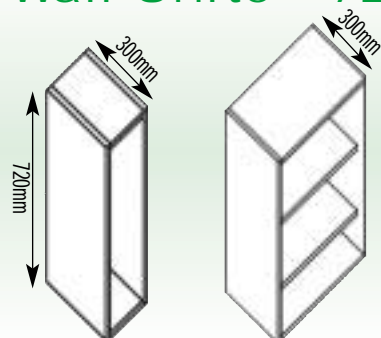

Wall Units - 720mm Single

Unit Width	White	Beige	Colour Match	Premium
150	WH15W	WH15B	WH15xx	PWH15xx
300	WH30W	WH30B	WH30xx	PWH30xx
400	WH40W	WH40B	WH40xx	PWH40xx
450	WH450W	WH450B	WH450xx	PWH450xx
500	WH50W	WH50B	WH50xx	PWH50xx
600	WH60W	WH60B	WH60xx	PWH60xx

ITEMS IN GREY SHADED AREA ARE EX STOCK