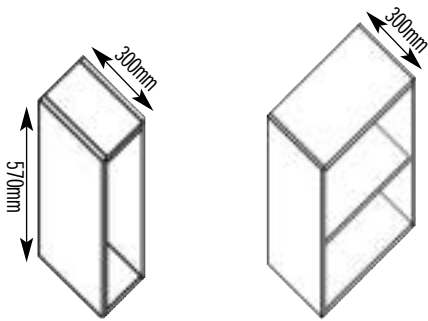

Wall Units - 570mm Single

Unit Width	White	Beige	Colour Match	Premium
150	WS15W	WS15B	WS15xx	PWS15xx
300	WS30W	WS30B	WS30xx	PWS30xx
400	WS40W	WS40B	WS40xx	PWS40xx
450	WS450W	WS450B	WS450xx	PWS450xx
500	WS50W	WS50B	WS50xx	PWS50xx
600	WS60W	WS60B	WS60xx	PWS60xx