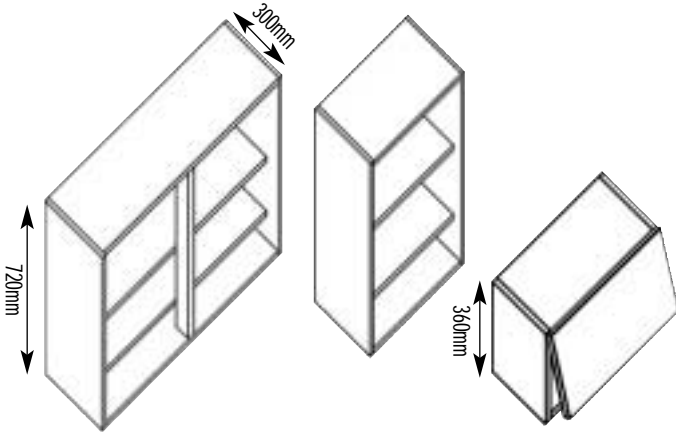

Wall Units - 720mm Double, Display, Bridge

Unit Width	White	Beige	Colour Match	Premium
Double Unit				
800	WH80W	WH80B	WH80xx	PWH80xx
900	WH90W	WH90B	WH90xx	PWH90xx
1000	WH100W	WH100B	WH100xx	PWH100xx
Display Unit				
500	WHD50W	WHD50B	WHD50xx	PWHD50xx
Bridging Unit				
600	BWH60W	BWH60B	BWH60xx	PBWH60xx