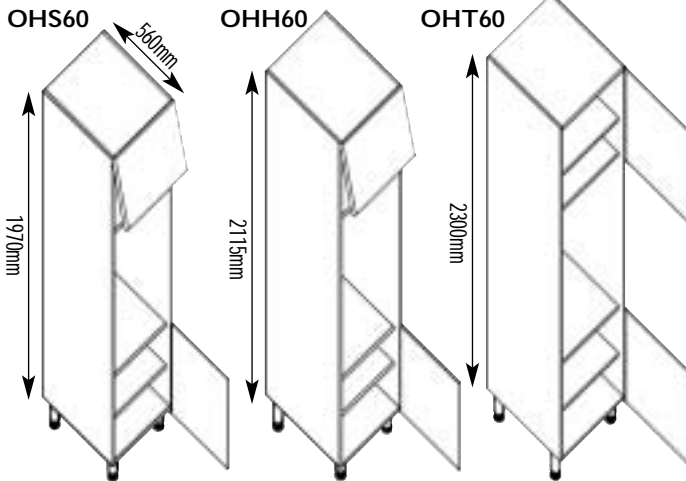

Oven Units

Unit Width	White	Beige	Colour Match	Premium
600	OHS60W	OHS60B	OHS60xx	POHS60xx
600	OHH60W	OHH60B	OHH60xx	POHH60xx
600	OHT60W	OHT60B	OHT60xx	POHT60xx

Supplied with two fixed shelves and one adjustable