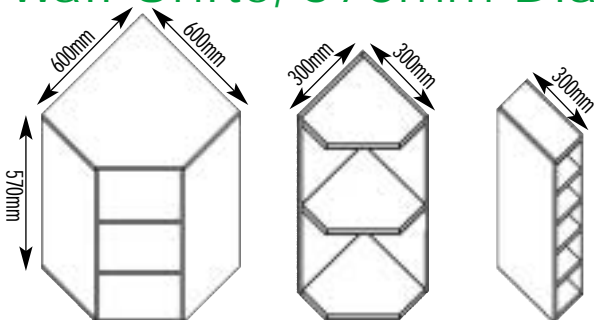

Wall Units, 570mm Diagonal, End Shelf, Wine Rack

Unit Width	White	Beige	Colour Match	Premium
Diagonal Unit				
600x600	WSD60W	WSD60B	WSD60xx	PWSD60xx
End Shelf				
300x300	400W.41	n/a	400xx.41	P400xx.41
Wine Rack				
125	WR570W	n/a	WR570xx	PWR570xx