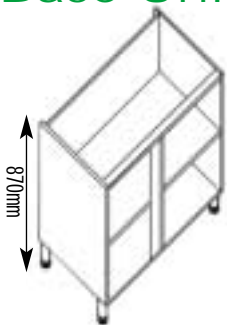

Base Units - Double

Unit Width	White	Beige	Colour Match	Premium
800	BU80W	BU80B	BU80xx	PBU80xx
900	BU90W	BU90B	BU90xx	PBU90xx
1000	BU100W	BU100B	BU100xx	PBU100xx