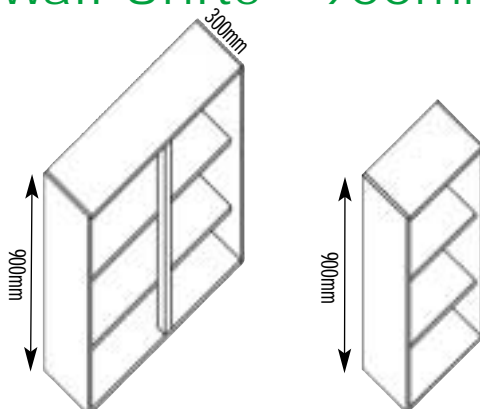

Wall Units - 900mm Double, Display

Unit Width	White	Beige	Colour Match	Premium
Double Unit				
800	W980W	W980B	W980xx	PW980xx
900	W990W	W990B	W990xx	PW990xx
1000	W910W	W910B	W910xx	PW910xx
Display Unit				
500	W9D50W	W9D50B	W9D50xx	PW9D50xx