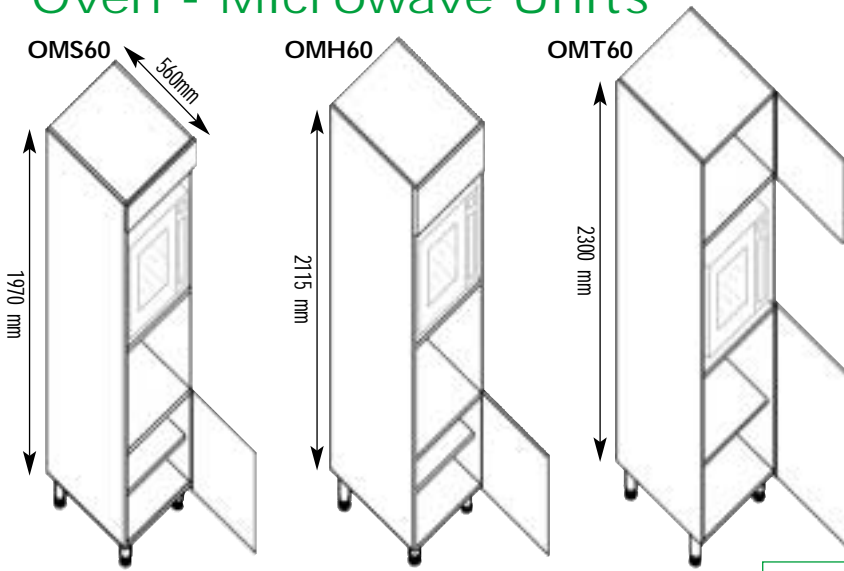

Oven - Microwave Units

Supplied with one fixed shelf to suit 450 or 570mm door at the bottom. Plus two fixed shelves supplied loose to fix onsite and one adjustable shelf.

Unit Width	White	Beige	Colour Match	Premium
600	OMS60W	OMS60B	OMS60xx	POMS60xx
600	OMH60W	OMH60B	OMH60xx	POMH60xx
600	OMT60W	OMT60B	OMT60xx	POMT60xx