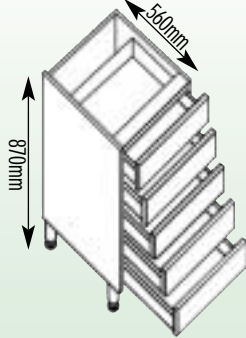

Base Units - Oven and Display

Unit Width	White	Beige	Colour Match	Premium
Oven Housing				
600	UO60W	UO60B	UO60xx	PUO60xx
Open Display				
400	BUD40W	BUD40B	BUD40xx	PBUD40xx
500	BUD50W	BUD50B	BUD50xx	PBUD50xx
600	BUD60W	BUD60B	BUD60xx	PBUD60xx

Base Units - Tray Space, End Shelf, Wine rack

Unit Width	White	Beige	Colour Match	Premium
Tray Space				
200	TSP2W	TSP2B	TSP2xx	PTSP2xx
300	TSP3W	TSP3B	TSP3xx	PTSP3xx
End Shelf				
300	400W.40	n/a	400xx.40	P400xx.40
Wine Rack				
125	400W.39	n/a	400xx.39	P400xx.39

Base Drawer Units

5 Drawer

Unit Width	White	Beige	Colour Match	Premium
4 Drawer Unit				
500	DP504W	DP504B	DP504xx	PDP504xx
600	DP604W	DP604B	DP604xx	PDP604xx
5 Drawer Unit				
400	DP405W	DP405B	DP405xx	PDP405xx
500	DP505W	DP505B	DP505xx	PDP505xx
600	DP605W	DP605B	DP605xx	PDP605xx
3 Drawer Unit				
500	PD500W	PD500B	PD500xx	PPD500xx
600	PD600W	PD600B	PD600xx	PPD600xx
Composite Unit				
500	DC50W	DC50B	DC50xx	PDC50xx
600	DC60W	DC60B	DC60xx	PDC60xx