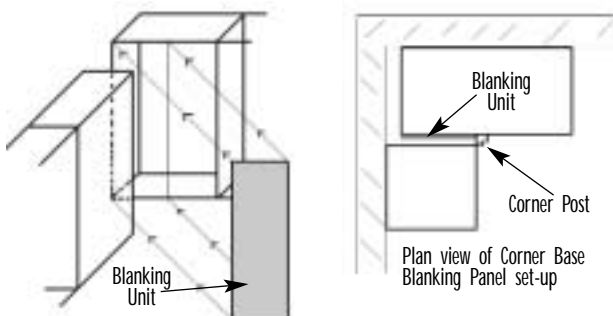

Blanking Panels

Wall Corner Blanking Panel set-up

Dimensions	White	Beige	Colour Match	Premium
720 x 560	CBPW	CBPB	n/a	n/a
720 x 300	n/a	n/a	BP7xx	BP7xx
900 x 300	n/a	n/a	BP9xx	BP9xx

ITEMS IN GREY SHADED AREA ARE EX STOCK