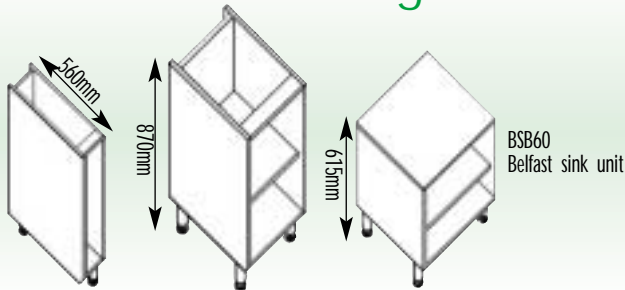

- Supplied as **carcase only** except where the description includes other items.
- Available in **WHITE, BEIGE, and COLOUR MATCHED** to doors from our ranges.
- Made from 18mm high density board with concealed cam & dowel construction, and quality components which include 'blum' hinges and height adjustable mountings on wall units, and 'Franke' adjustable legs on base units.
- Base carcasses are supplied with 18mm solid backs, colour matched wall carcasses are supplied with 8mm MFC backs, and white and beige with 3mm board backs.
- Also available in the **PREMIUM RANGE** with colour matched 2mm PVC edges. 120° CLIPtop Hinges that include hinge cover plates. 'Blumotion' controlled closing mechanism for doors, drilled for Tandembox drawers and Tandem runners. Wall Units with concealed height adjustable hanging brackets. Bridging units and oven housings with lift stays where appropriate.
- **ORDERING EXAMPLES** - 500mm wide base unit in washed oak (colour code 17) = BU5017
  300mm wide x 720 high wall unit in **PREMIUM** range = PWH30xx
  (XX represents the colour match code - see the available list on Page 7)

Special Units made to order please ask for a quote.

Base Units - Single

Unit Width	White	Beige	Colour Match	Premium
150	BU15W	BU15B	BU15xx	PBU15xx
300	BU30W	BU30B	BU30xx	PBU30xx
400	BU40W	BU40B	BU40xx	PBU40xx
450	BU450W	BU450B	BU450xx	PBU450xx
500	BU50W	BU50B	BU50xx	PBU50xx
600	BU60W	BU60B	BU60xx	PBU60xx
600	BSB60W	BSB60B	BSB60xx	PBSB60xx