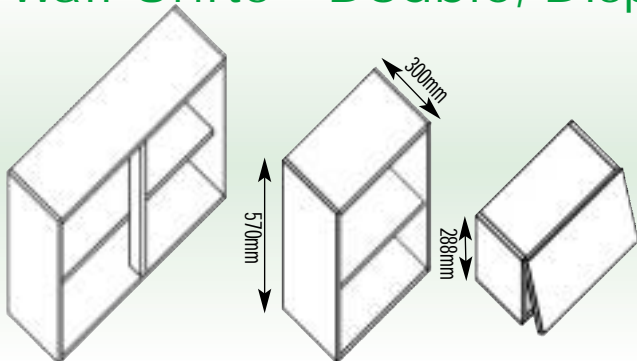

Wall Units - Double, Display, Bridge

Unit Width	White	Beige	Colour Match	Premium
Double Unit				
800	WS80W	WS80B	WS80xx	PWS80xx
900	WS90W	WS90B	WS90xx	PWS90xx
1000	WS100W	WS100B	WS100xx	PWS100xx
Display Unit				
500	WSD50W	WSD50B	WSD50xx	PWSD50xx
Bridging Unit				
600	BWL60W	BWL60B	BWL60xx	PBWL60xx