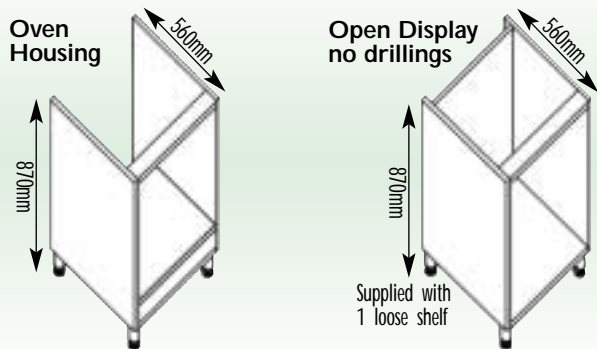

Base Units - Oven and Display

Unit Width	White	Beige	Colour Match	Premium
Oven Housing				
600	UO60W	UO60B	UO60xx	PUO60xx
Open Display				
400	BUD40W	BUD40B	BUD40xx	PBUD40xx
500	BUD50W	BUD50B	BUD50xx	PBUD50xx
600	BUD60W	BUD60B	BUD60xx	PBUD60xx