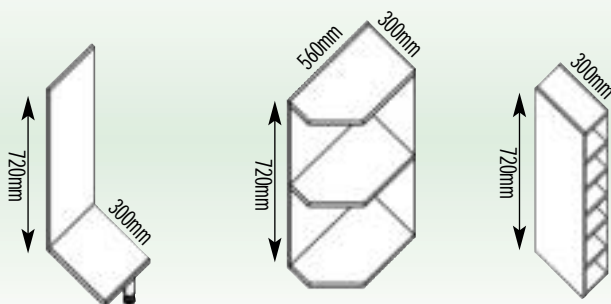

Base Units - Tray Space, End Shelf, Wine rack

Unit Width	White	Beige	Colour Match	Premium
Tray Space				
200	TSP2W	TSP2B	TSP2xx	PTSP2xx
300	TSP3W	TSP3B	TSP3xx	PTSP3xx
End Shelf				
300	400W.40	n/a	400xx.40	P400xx.40
Wine Rack				
125	400W.39	n/a	400xx.39	P400xx.39