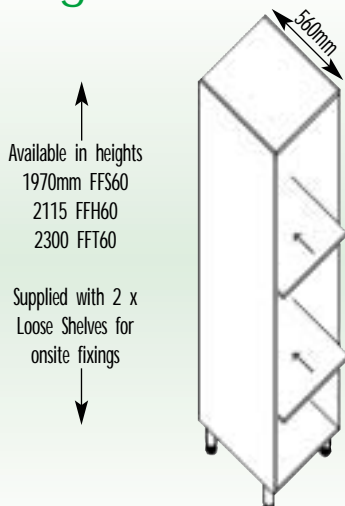

Fridge-Freezer Units

Unit Width	White	Beige	Colour Match	Premium
600	FFS60W	FFS60B	FFS60xx	PFFS60xx
600	FFH60W	FFH60B	FFH60xx	PFFH60xx
600	FFT60W	FFT60B	FFT60xx	PFFT60xx

ITEMS IN GREY SHADED AREA ARE EX STOCK