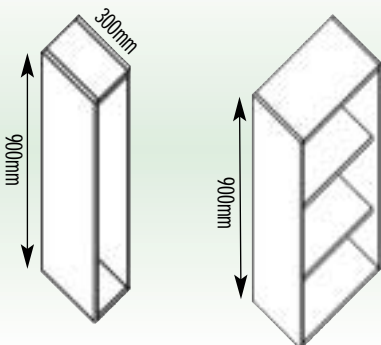

Wall Units, 900mm Single

Unit Width	White	Beige	Colour Match	Premium
150	W915W	W915B	W915xx	PW915xx
300	W930W	W930B	W930xx	PW930xx
400	W940W	W940B	W940xx	PW940xx
450	W945W	W945B	W945xx	PW945xx
500	W950W	W950B	W950xx	PW950xx
600	W960W	W960B	W960xx	PW960xx