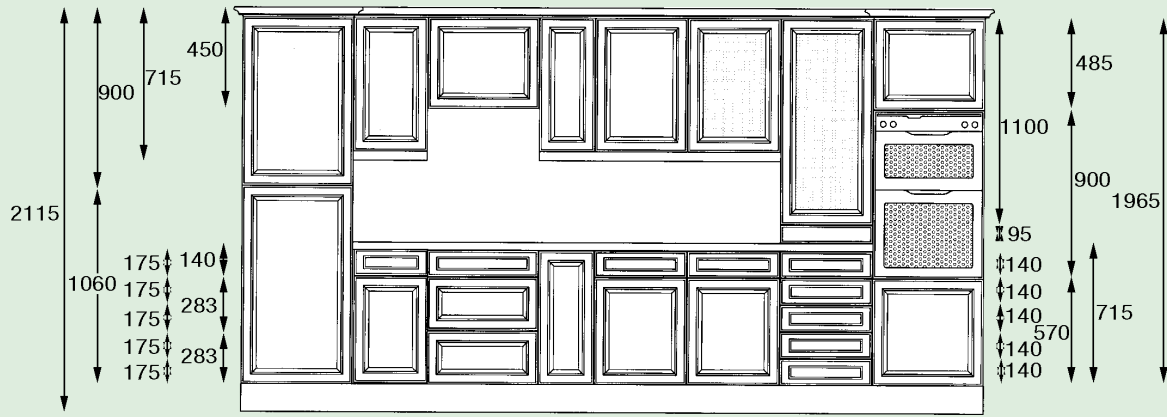

1965 SYSTEM