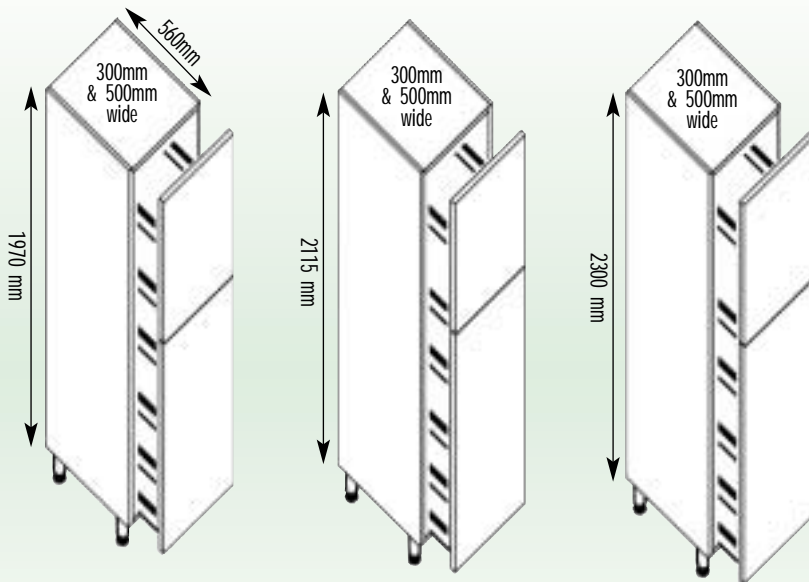

Silo Pull-Out Units

Unit Width	White	Beige	Colour Match	Premium
300	SUS30W	SUS30B	SUS30xx	PSUS30xx
500	SUS50W	SUS50B	SUS50xx	PSUS50xx
300	SUH30W	SUH30B	SUH30xx	PSUH30xx
500	SUH50W	SUH50B	SUH50xx	PSUH50xx
300	SUT30W	SUT30B	SUT30xx	PSUT30xx
500	SUT50W	SUT50B	SUT50xx	PSUT50xx