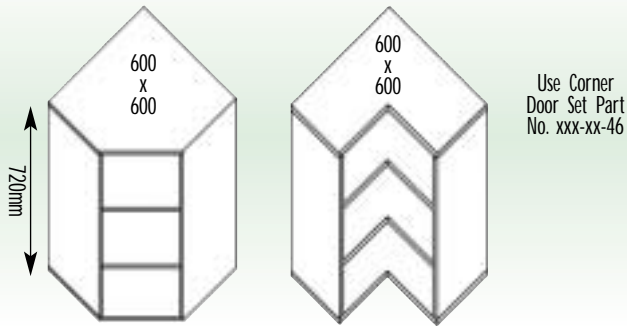

Wall Units, 720mm Diagonal, 'L' Corner