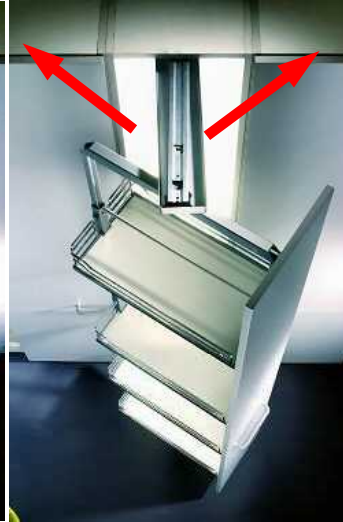

Swing Pull-out 300mm
Chrome Baskets - JSL305

Pull-out Storage Systems

Swing Pull-out 300mm
Arena Baskets - JSL307

Pull unit fully out....

...and swivel to left or right.

Every item is in full view
And immediately accessible.

'Softstopp' Damper SL001

Chefs Larder - Silver/Chrome - JT245

Open

Closed

Chefs Larder JT245 can be installed as a Double installation

1 mounted Left Hand opening
and
1 mounted Right Hand opening

**30cm Base Pull-outs
With Softstopp**

...a smooth combination of turning and swinging...

...Speckled Grey Arena shelves with ant-slip finish...

...brings the entire cupboard contents out into the open...

...for easy access to both trays, or each tray separately.