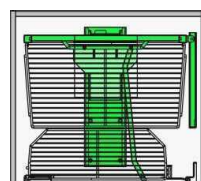

Swing Pull-out 300mm
Chrome Baskets - JSL305

Pull-out Storage Systems

Swing Pull-out 300mm
Arena Baskets - JSL307

Pull unit fully out....

...and swivel to left or right.

Every item is in full view
And immediately accessible.

Larder Pull-outs 300mm

Full extension
Chrome Baskets - JT255
Arena Baskets - JT257

Single extension
Chrome Baskets - JT235
Arena Baskets - JT237

Larder Unit Accessories

4 Jar Storage set - SJ205

2 Box Storage set - SJ215

'Softstopp' Damper SL001

Chefs Larder - Silver/Chrome - JT245

Open

Closed

Chefs Larder JT245 can be installed as a Double installation

1 mounted Left Hand opening
and
1 mounted Right Hand opening

**30cm Base Pull-outs
With Softstopp**

CHROME
JTS355L - Left Hand
JTS355R - Right Hand

**30cm Base Pull-outs
With Softstopp**

ARENA
JTS357L - Left Hand
JTS357R - Right Hand

**Magic Corner Pull-out
CHROME WIRE SHELVES**

JT905L - Left Hand
JT905R - Right Hand