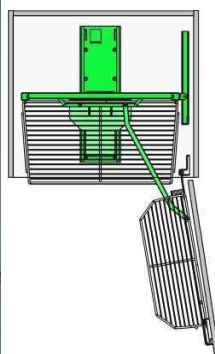

Swing Pull-out 300mm
Chrome Baskets - JSL305

Pull-out Storage Systems

Swing Pull-out 300mm
Arena Baskets - JSL307

Pull unit fully out....

...and swivel to left or right.

Every item is in full view
And immediately accessible.

Larder Pull-outs 300mm

Full extension
Chrome Baskets - JT255
Arena Baskets - JT257

Single extension
Chrome Baskets - JT235
Arena Baskets - JT237

Larder Unit Accessories

4 Jar Storage set - SJ205

2 Box Storage set - SJ215

'Softstopp' Damper SL001

Chefs Larder - Silver/Chrome - JT245

Open

Closed

Chefs Larder JT245 can be installed as a Double installation

1 mounted Left Hand opening
and
1 mounted Right Hand opening

**30cm Base Pull-outs
With Softstopp**