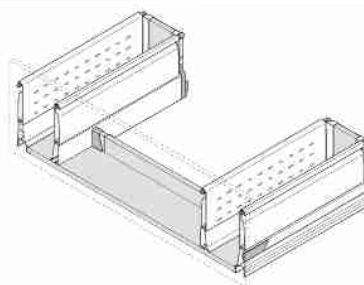

TBI605 Cutlery Tray Insert
(illustrated)
600mm wide drawer x 450mm deep

TBI405 Cutlery Tray Insert
400mm wide drawer x 450mm deep

TBI805 Cutlery Tray Insert
(illustrated)
800mm wide drawer x 450mm deep

TBI105 Cutlery Tray Insert
1000mm wide drawer x 450mm deep

ZTH0350
Orgaline Plate Holder

171mm high
Adjustable to hold
plates from 180mm
up to 320mm diameter

NEW - SD500 Sink Drawer 500mm deep - Stainless Steel

Supplied as a kit of components consisting of all the items to build the Sink Drawer - including an assembly guide.