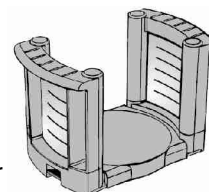

450mm deep

2 x ZSI.450BI3

1 x ZSI.450FI1

500mm deep

2 x ZSI.500BI3

1 x ZSI.500FI1

1,000mm

TBI505 Cutlery Tray Insert
500mm wide drawer x 450mm deep

TBI605 Cutlery Tray Insert
(illustrated)
600mm wide drawer x 450mm deep

TBI405 Cutlery Tray Insert
400mm wide drawer x 450mm deep

TBI805 Cutlery Tray Insert
(illustrated)
800mm wide drawer x 450mm deep

TBI105 Cutlery Tray Insert
1000mm wide drawer x 450mm deep

ZTH0350
Orgaline Plate Holder

171mm high
Adjustable to hold
plates from 180mm
up to 320mm diameter

NEW - SD500 Sink Drawer 500mm deep - Stainless Steel

Supplied as a kit of components consisting of all the items to build the Sink Drawer - including an assembly guide.